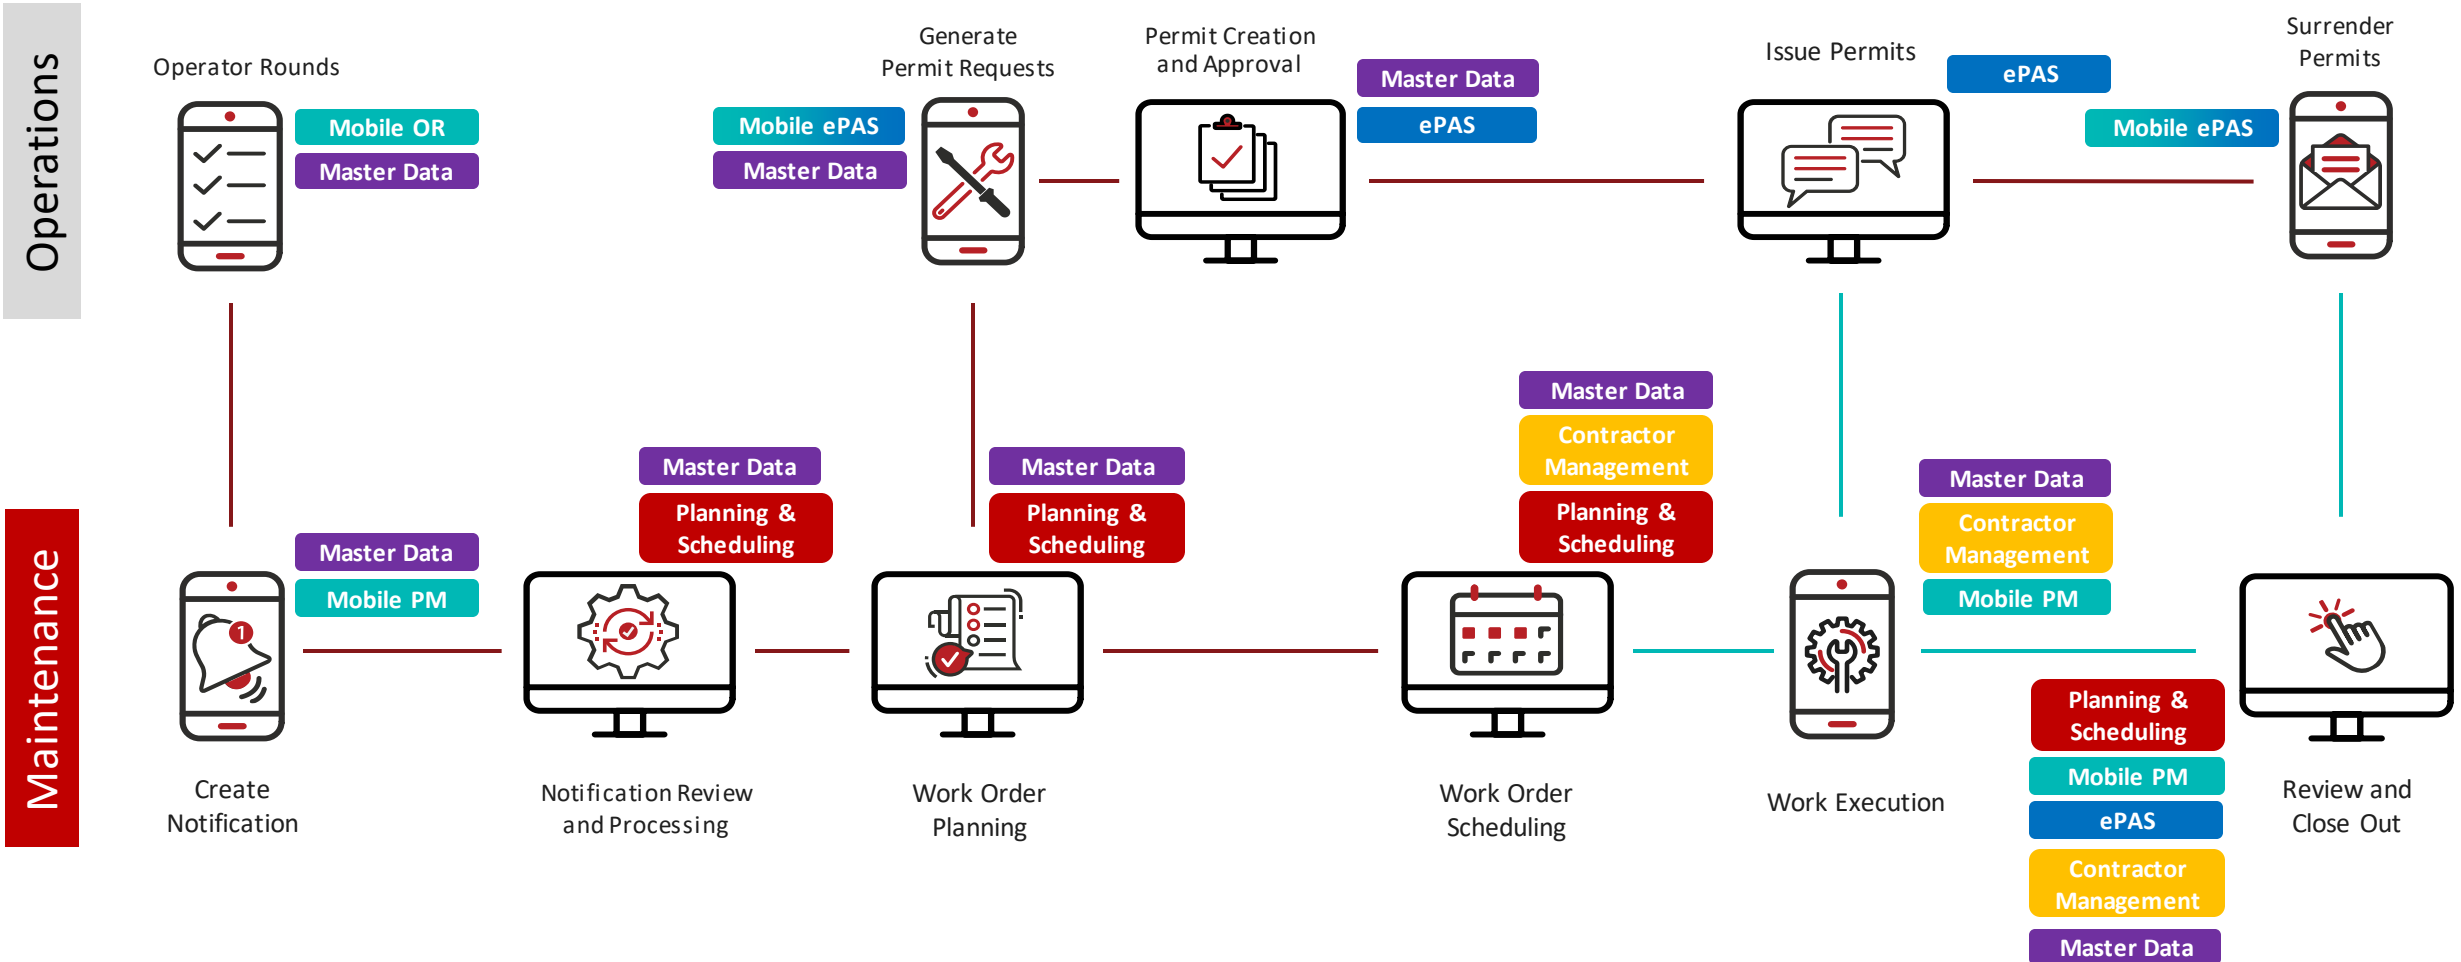

Generate Permit Requests

Permit Creation and Approval

Issue Permits

Surrender Permits

Maintenance

Create Notification

Notification Review and Processing

Work Order Planning

Work Order Scheduling

Work Execution

Review and Close Out

Challenges In the Process

- Notifications are often poor quality due to inability to input immediately into SAP
- **Most mobile software doesn't truly work offline**
- Most mobile software isn't out of the box – lots of customization costs required to tailor functionality
- Real time communication with SAP when performing your Operator rounds

Prometheus Mobile Optimization

Benefits of Aligning Maintenance and Operations

- A system that immediately communicates all changes and upcoming work to every organizational department is priceless
- Aligning maintenance and operations leads to more throughput, which is something every department benefits from
 - Longer production times
 - Less reactive work – Communicating issues ahead of time
 - Aligned Schedules and Objectives
 - Improved understanding of workflow processes between departments

Enhance Communication Between Departments

- Maintain One Single Source of Truth
- Internet connection creates immediate updates of data collected and executed in real time
- Strategic datasets – Tracking the data that is benefitting everyone
- Generate Up-To-Date Metrics and KPIs for Analytics Reports