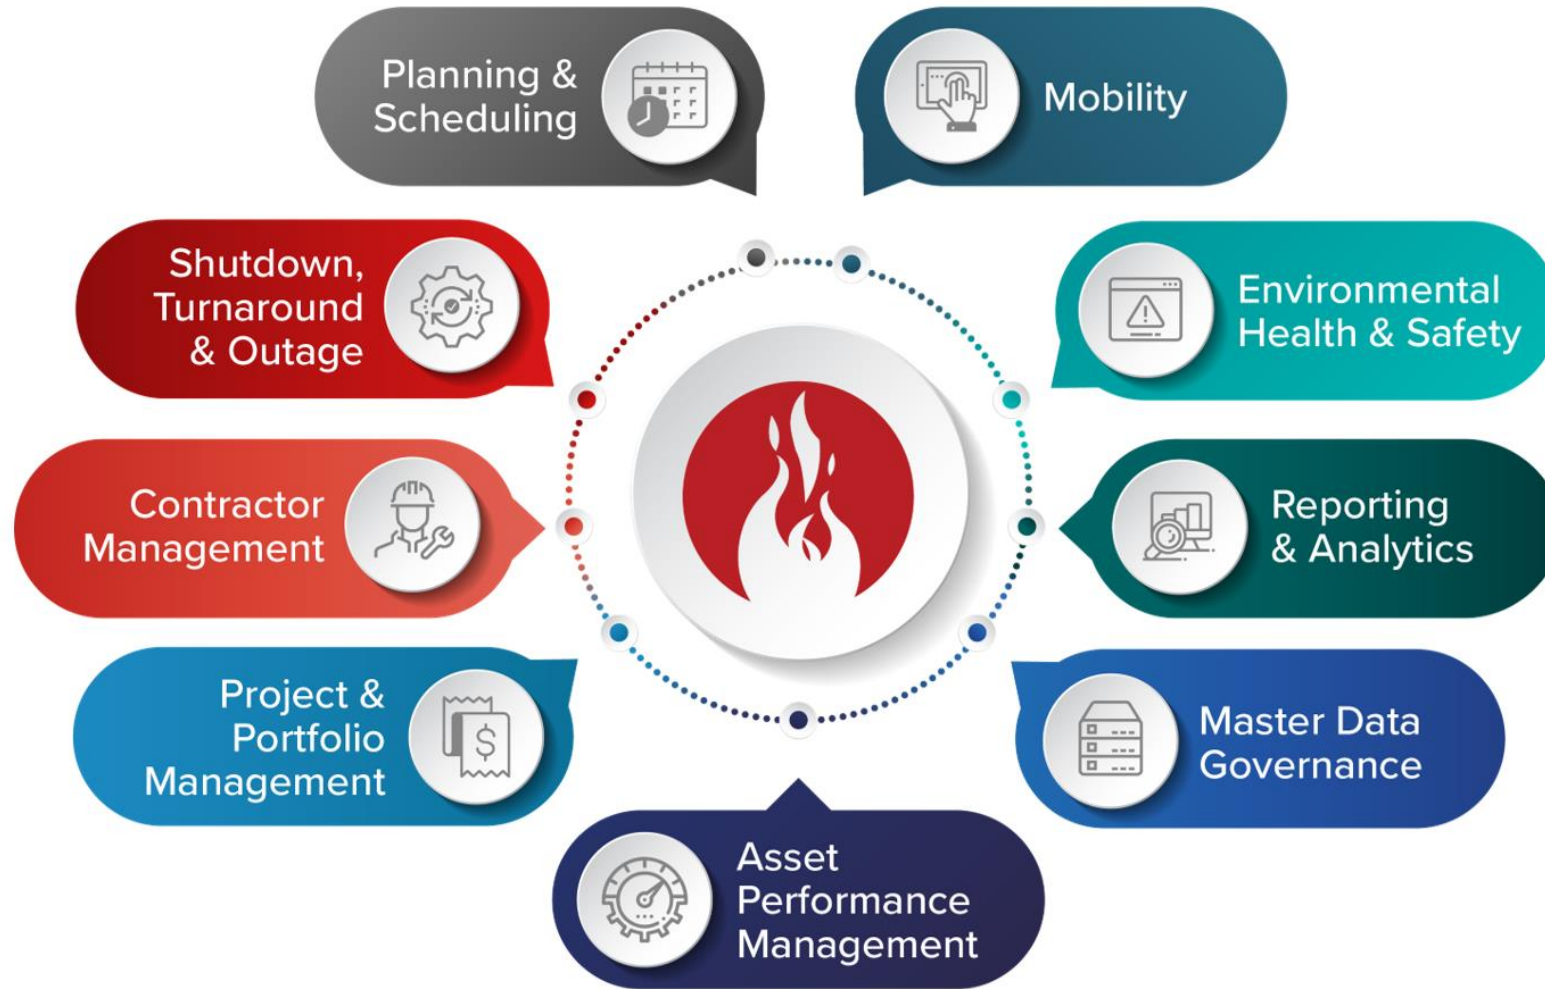

The Prometheus Platform