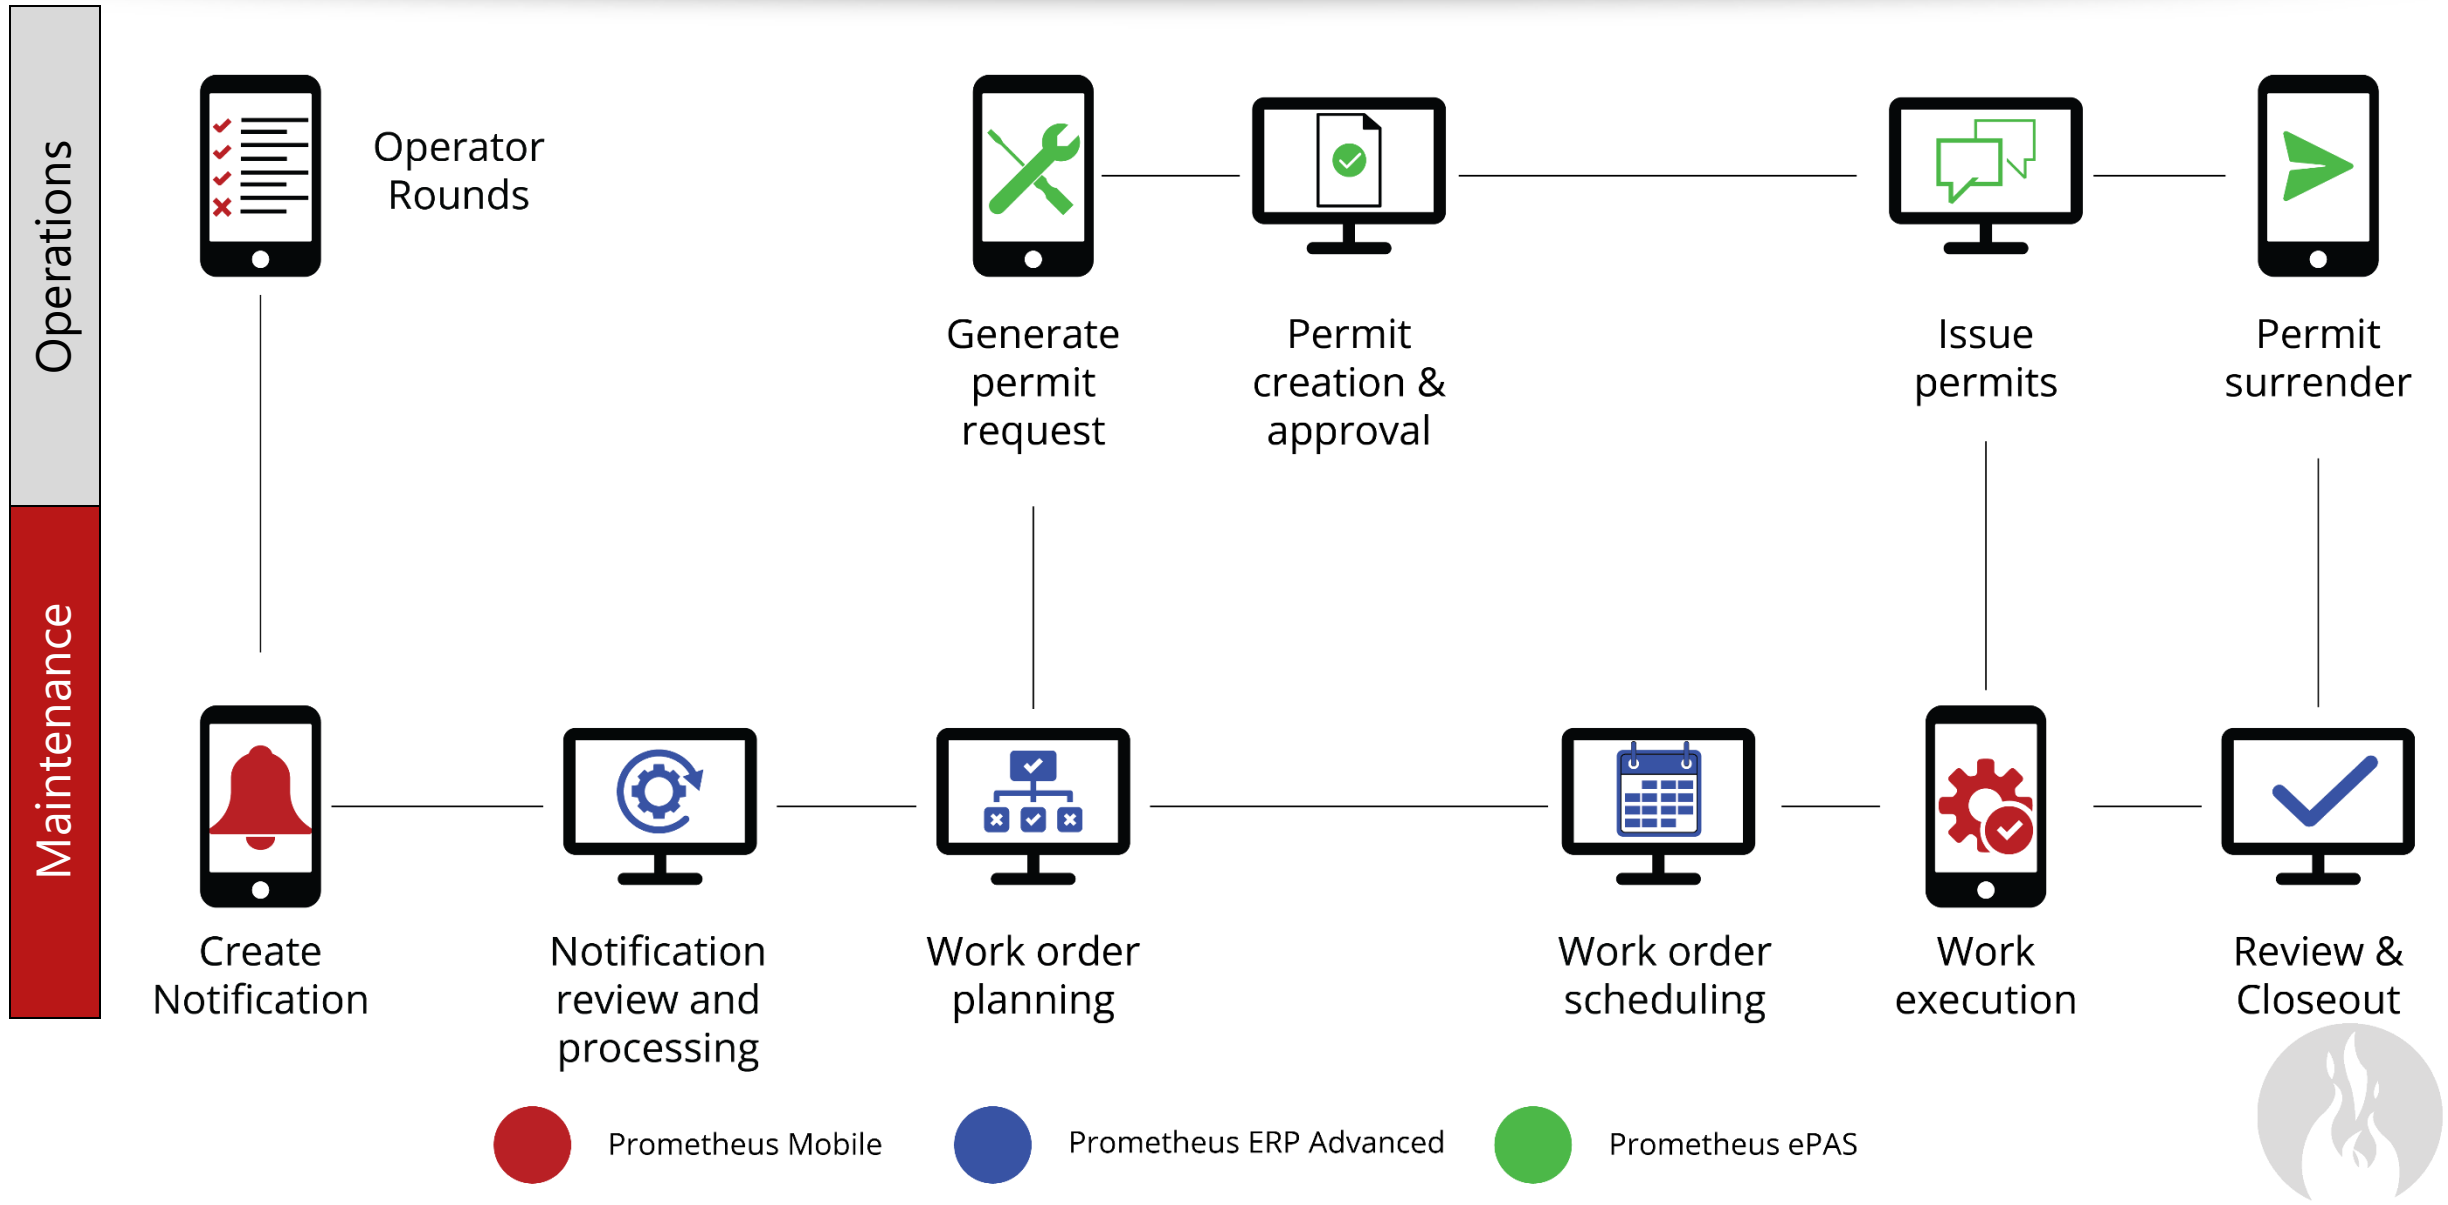

TOP 6

Utilities

Prometheus Platform

Enhanced and Connected Workflows with Prometheus

Demonstration

Questions?

PROMETHEUS GROUP

Amanda Indriani – Functional Consultant
Dani Cook – Sales Engineering Manager, APAC