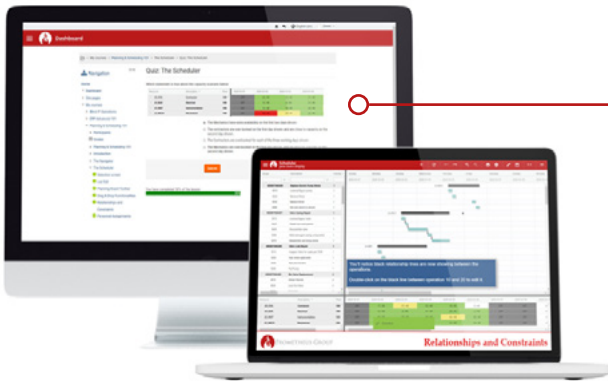

Uncover Metrics for Success

A robust data strategy gives insight into key commercial issues and performance questions. The digitization of business interactions has made it possible to visualize and learn from data in ways that were unthinkable just a few years ago.

In addition, today's advanced analytics capability continues to grow with developments in artificial intelligence and the Internet of Things.

Prometheus Reporting & Analytics gives you a clearer understanding and greater confidence in seizing the new opportunities created by data analytics and big data. It will accelerate your progress in developing new, improved products and services, and help you operate more efficiently and effectively.

Insights across your platform

Analytics gives intelligent insights using data from across Prometheus. Standardize your reports based on your company and industry direction.

Predictive Capabilities

Our machine learning algorithms give us the ability to make predictive insights from your data. We can help you to understand and act on these predictions, enabling a more reliable facility.