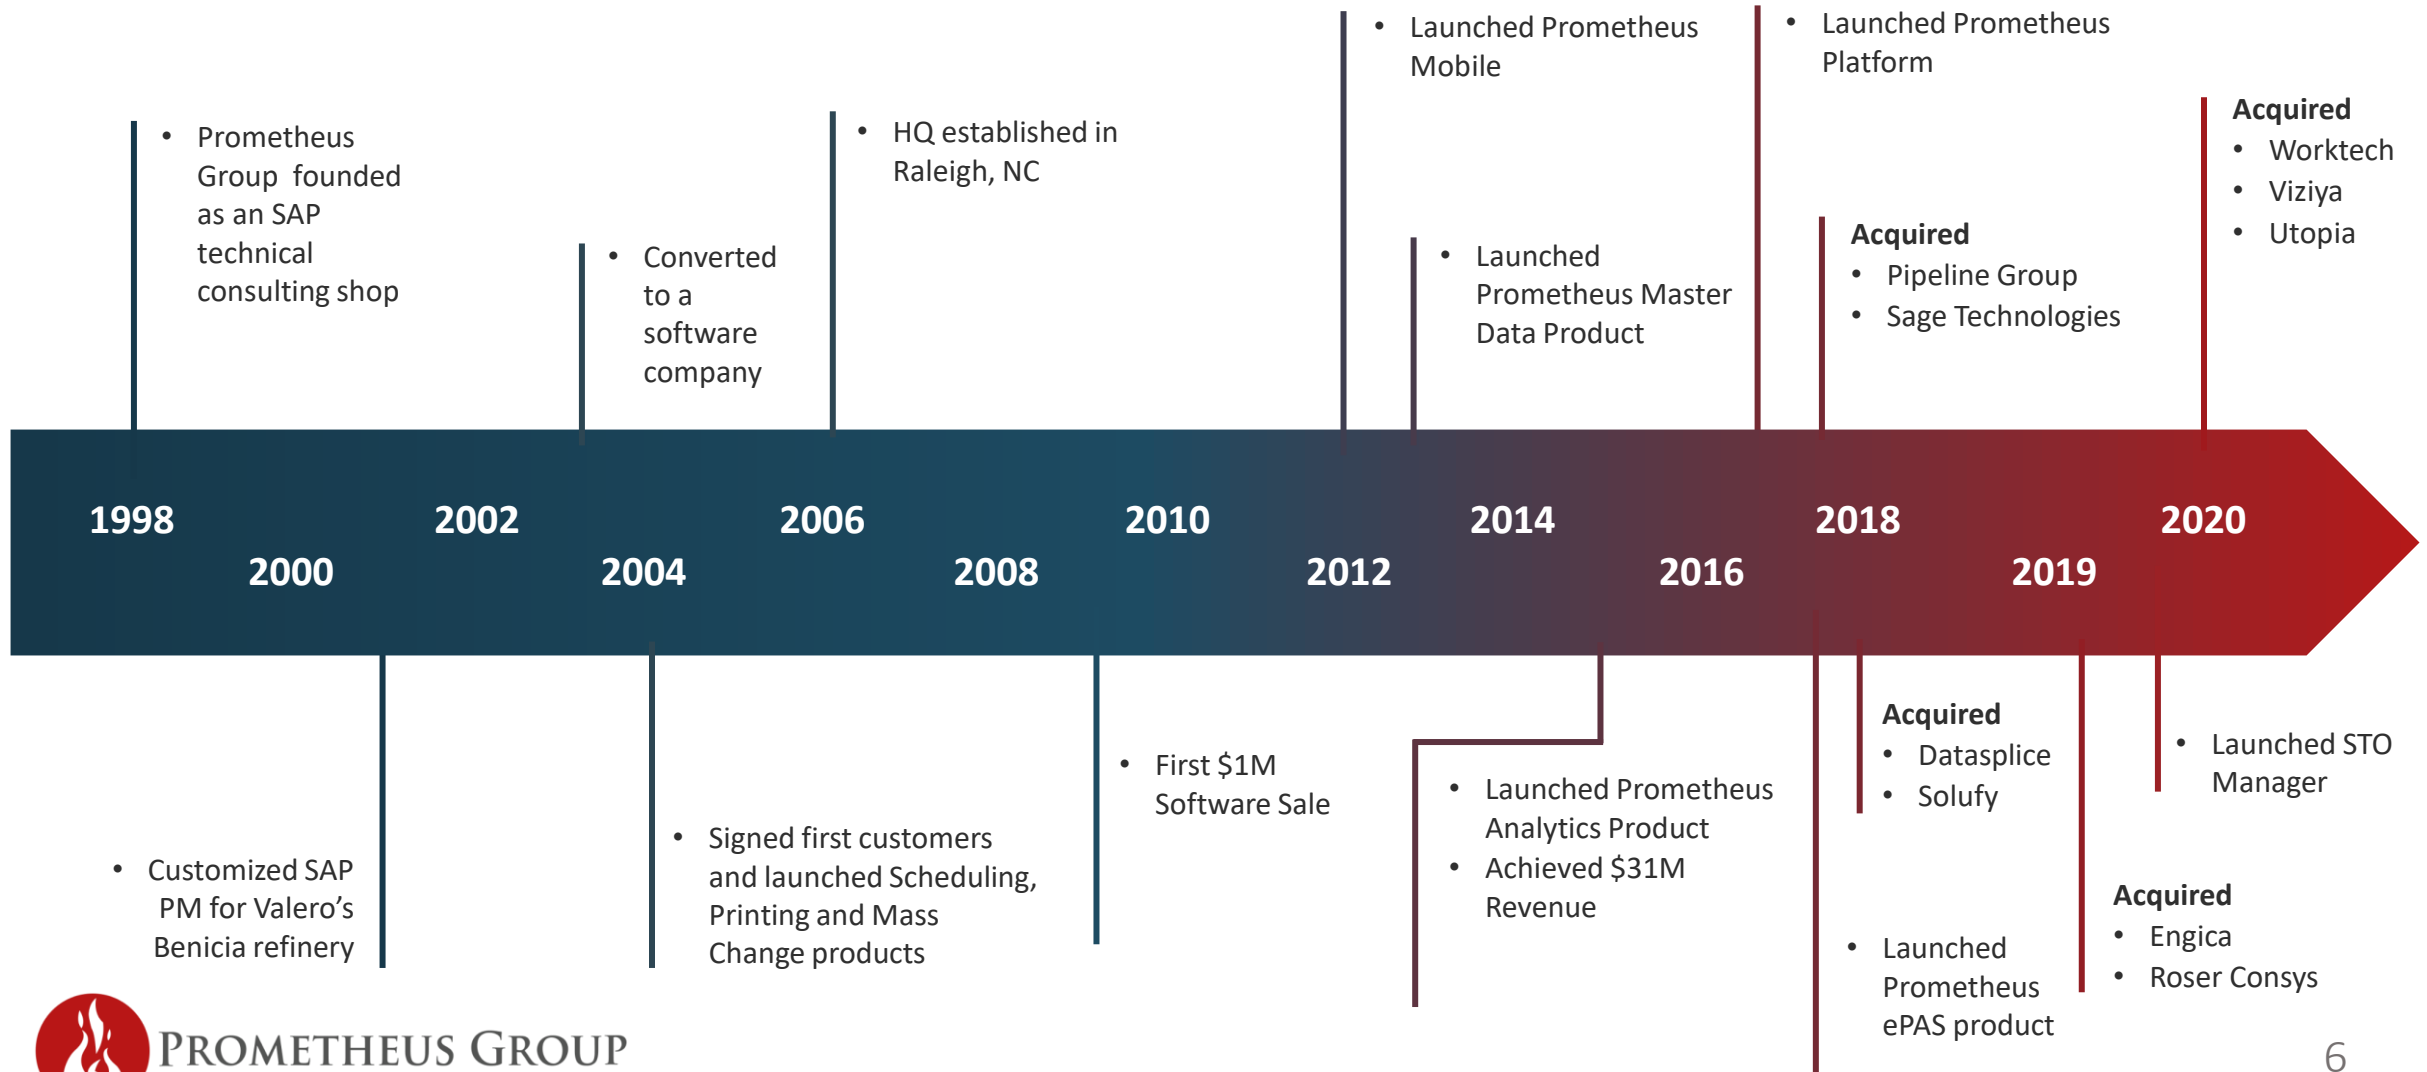

5 Must Have Features if You're Going to Get an Oracle Mobile Solution

October 14, 2021

PROMETHEUS GROUP

Devin Peters – Functional Consultant Manager

Prometheus Group

- Founded in 1998
- Headquartered in Raleigh, NC, USA
- 14 global offices
- Integrated and intuitive software
- Partnerships with industry leading companies

TOP 6

Utilities

PROMETHEUS GROUP

SAP® Certified
Integration with SAP S/4HANA®

ORACLE® Gold Partner

Key Customers

The Prometheus Platform

The Prometheus Journey

Mobility Trends in Plant Maintenance

- Digital Transformation and Mobility are the dominating trends in the Maintenance space
- Increased focus on User Interface and User Experience (UI/UX) rather than solely focusing on functionality
- **Offline functionality** is becoming increasingly important, even as plants become more connected
- Number of people retiring outnumber people entering the workforce